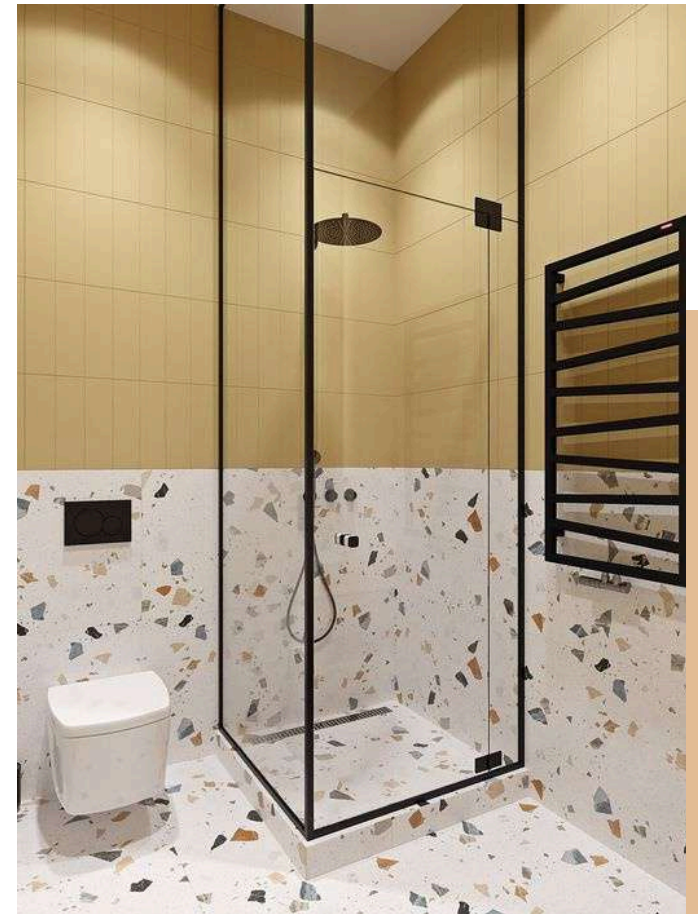

CREATE A
SANCTUARY
THAT
REFLECTS YOU.