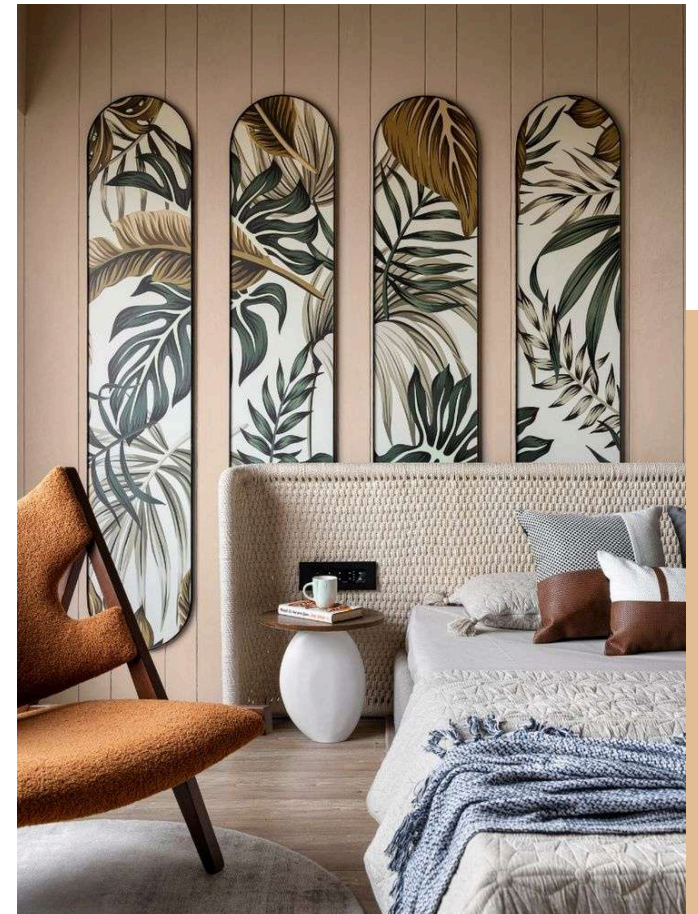

COMFORT
AND STYLE
GO HAND IN
HAND.

WWW.ACEINTEGRATEDSTUDIO.COM

CALL NOW- 7982013160

POOJA ROOM

A beautifully designed Pooja Room, where spirituality meets elegance. At ACE Integrated Studio, we blend traditional elements with modern aesthetics to craft a tranquil environment perfect for daily prayers and meditation. Using natural materials, warm lighting, and thoughtful decor, we design spaces that reflect peace, devotion, and harmony.